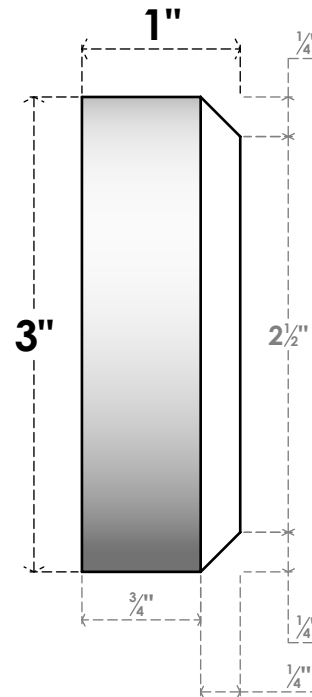

# ROSP030X030X100GRY10

3"W X 3"H X 1"P STANDARD GRAYSON FLOWER ROSETTE WITH BEVELED EDGE, ARCHITECTURAL GRADE PVC

**FRONT**

**SIDE**

EKENA MILLWORK  
 2300 WEST MAIN ST.  
 CLARKSVILLE, TX 75426  
 TOLL FREE: 866-607-0453  
 WWW.EKENAMILLWORK.COM

**NOTES**

1. INSTALLATION TO BE COMPLETED IN ACCORDANCE WITH MANUFACTURER'S SPECIFICATIONS.
2. DRAWING MAY NOT BE TO SCALE
3. THIS DRAWING IS INTENDED FOR DESIGN AND PLANNING PURPOSES ONLY.
4. ALL INFORMATION CONTAINED HEREIN WAS CURRENT AT THE TIME OF DEVELOPMENT BUT MUST BE REVIEWED AND APPROVED BY THE PRODUCT MANUFACTURER TO BE CONSIDERED ACCURATE.
5. ARCHITECTURAL GRADE PVC PRODUCTS ARE MADE FROM EXPANDED CELLULAR PVC AND COME NATURALLY WHITE BUT MAY BE PAINTED