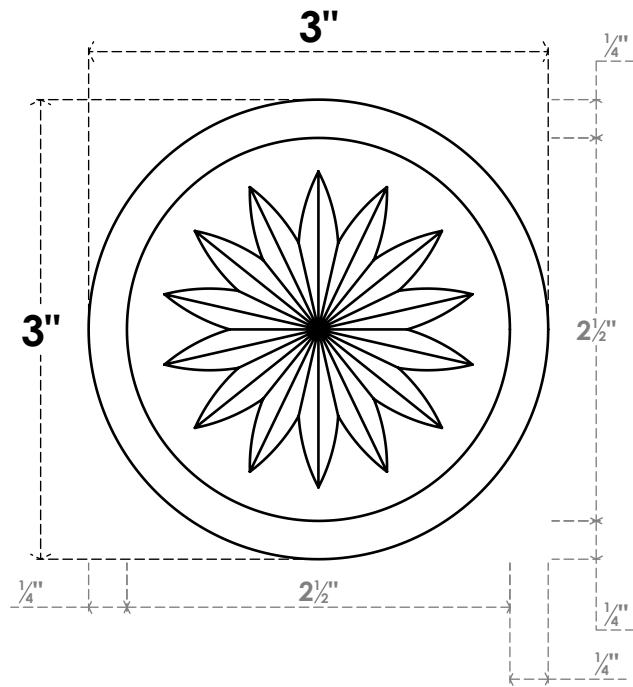

# ROSP030X030X100GRY10

3"W X 3"H X 1"P STANDARD GRAYSON FLOWER ROSETTE WITH BEVELED EDGE, ARCHITECTURAL GRADE PVC

**FRONT**

**SIDE**

EKENA MILLWORK  
 2300 WEST MAIN ST.  
 CLARKSVILLE, TX 75426  
 TOLL FREE: 866-607-0453  
 WWW.EKENAMILLWORK.COM